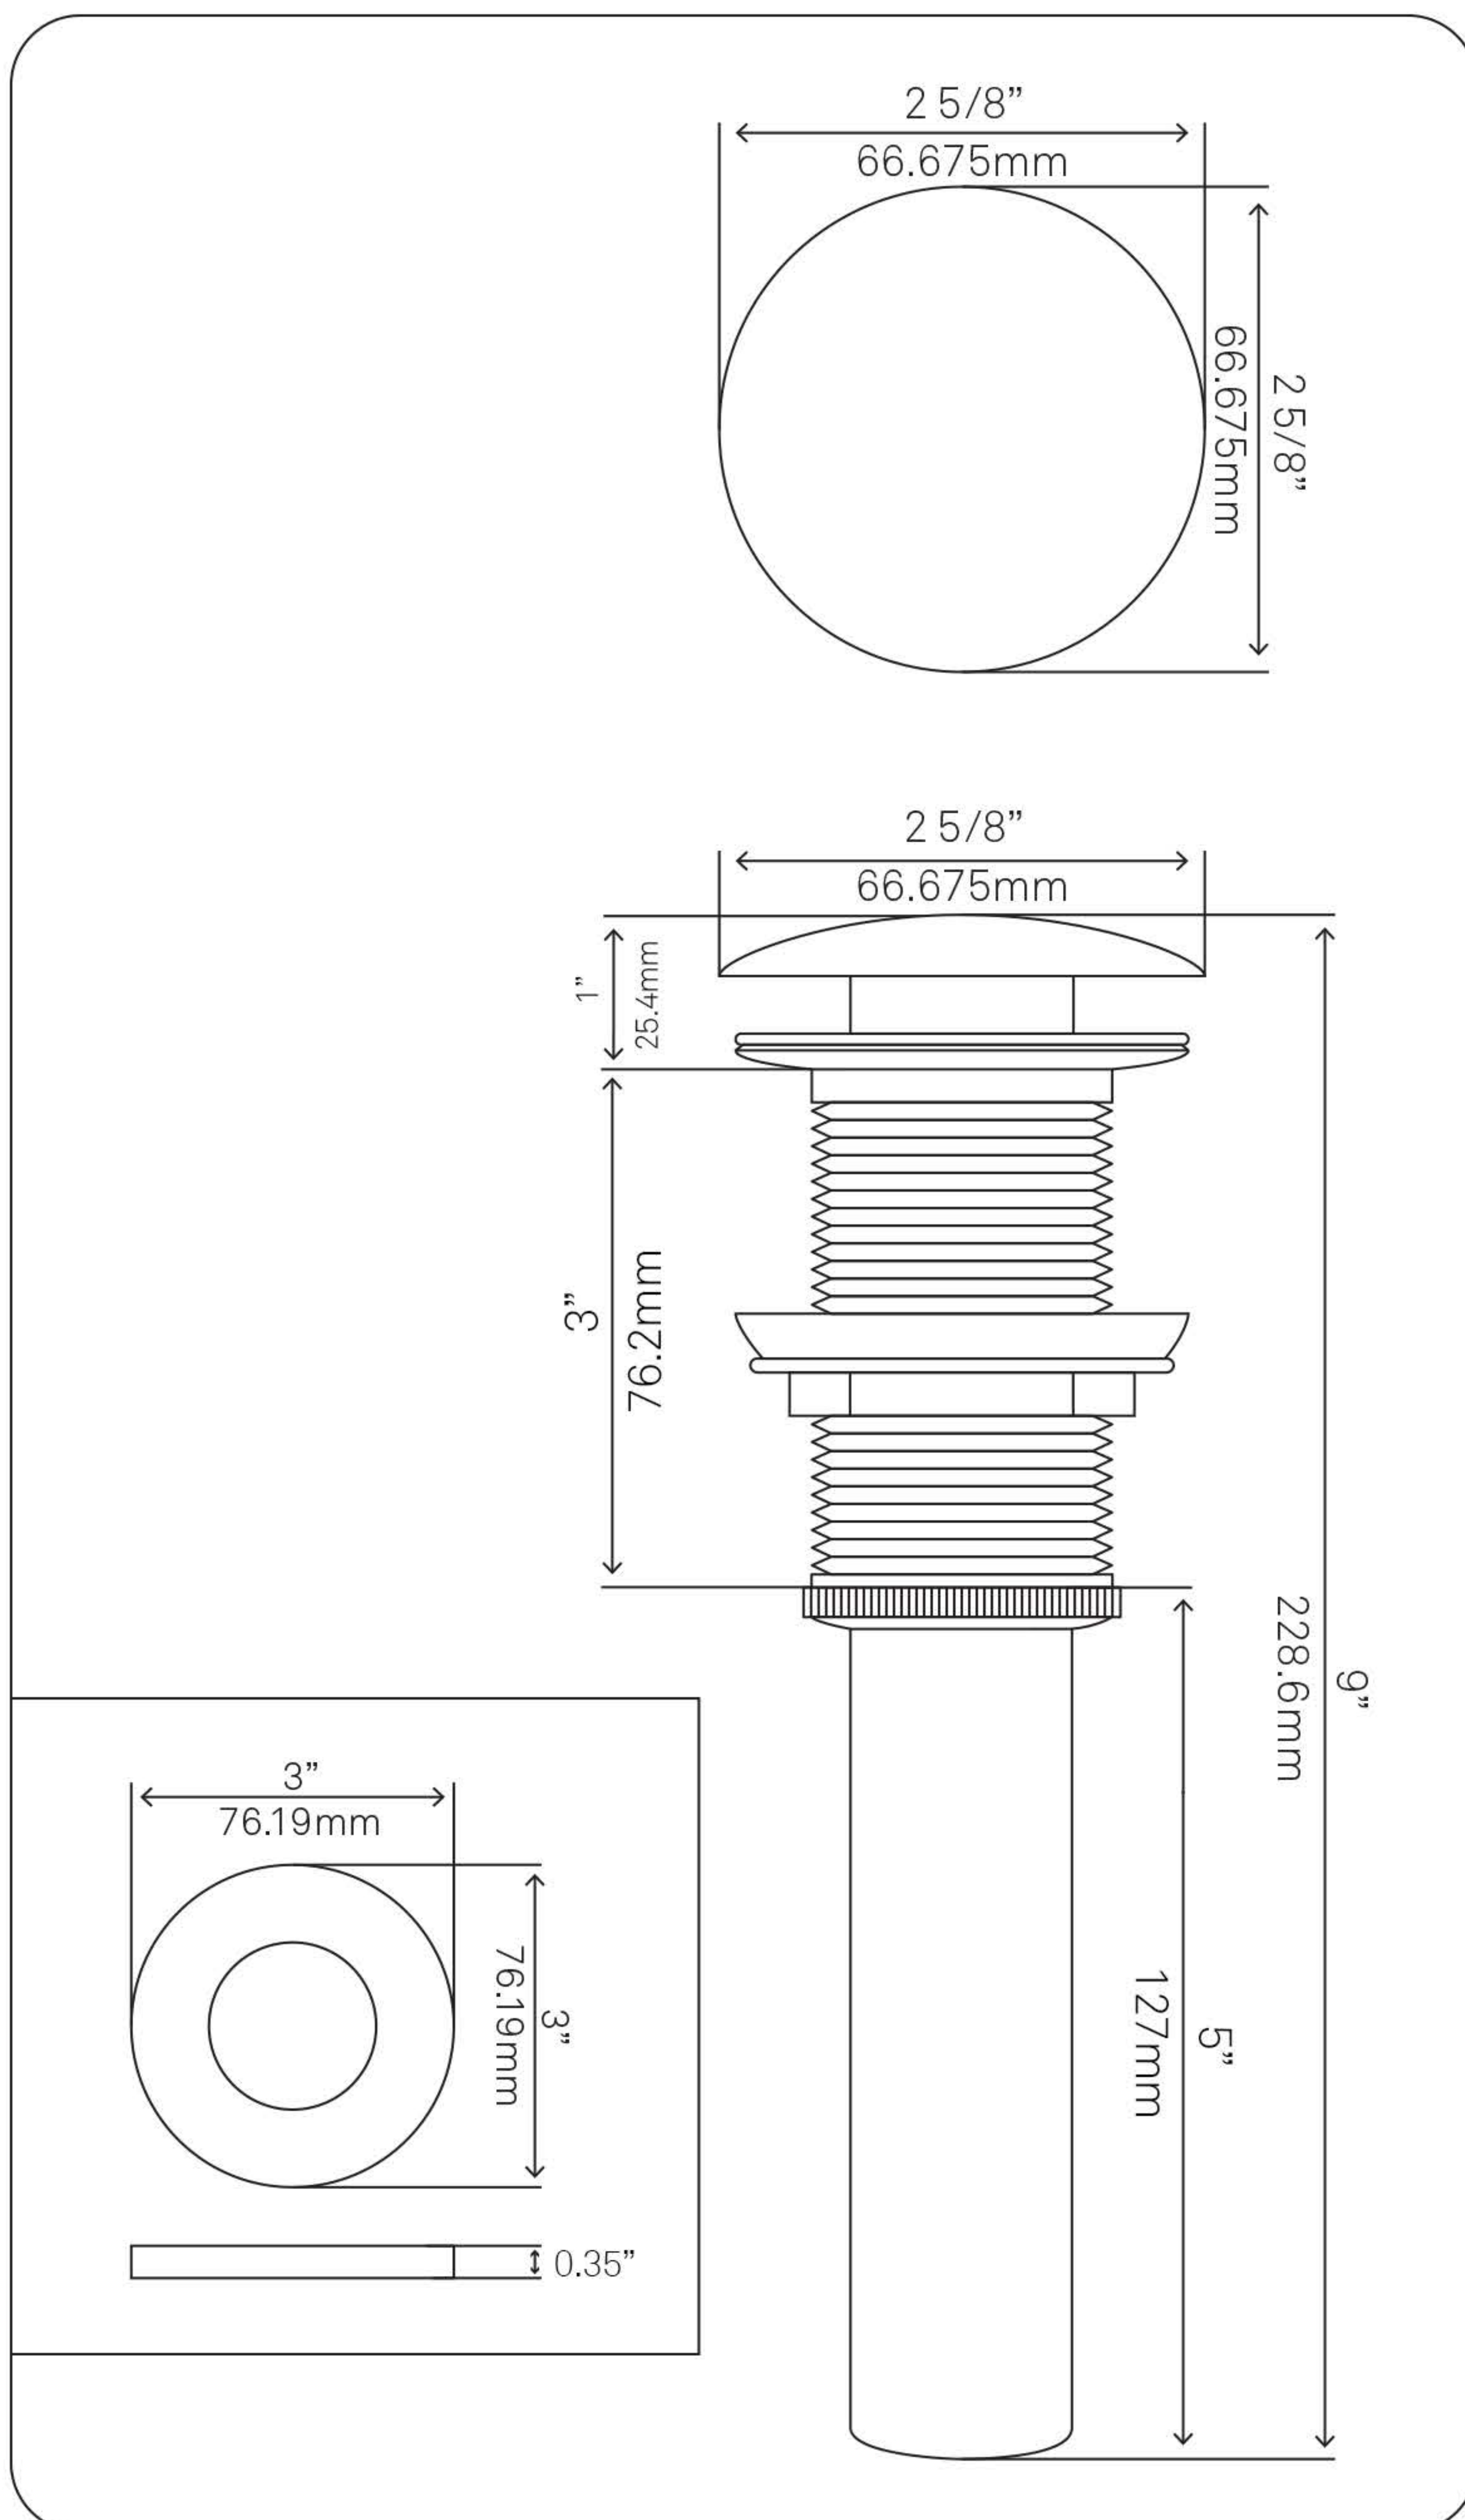

NOTES

Novatto reserves the right (1) to make changes in specifications and materials, and (2) to change or discontinue models, both without notice or obligation. Dimensions are for reference only, see www.NovattoInc.com for finish options and product availability.

Novatto Inc
TOLL FREE 844.404.4242
www.NovattoInc.com