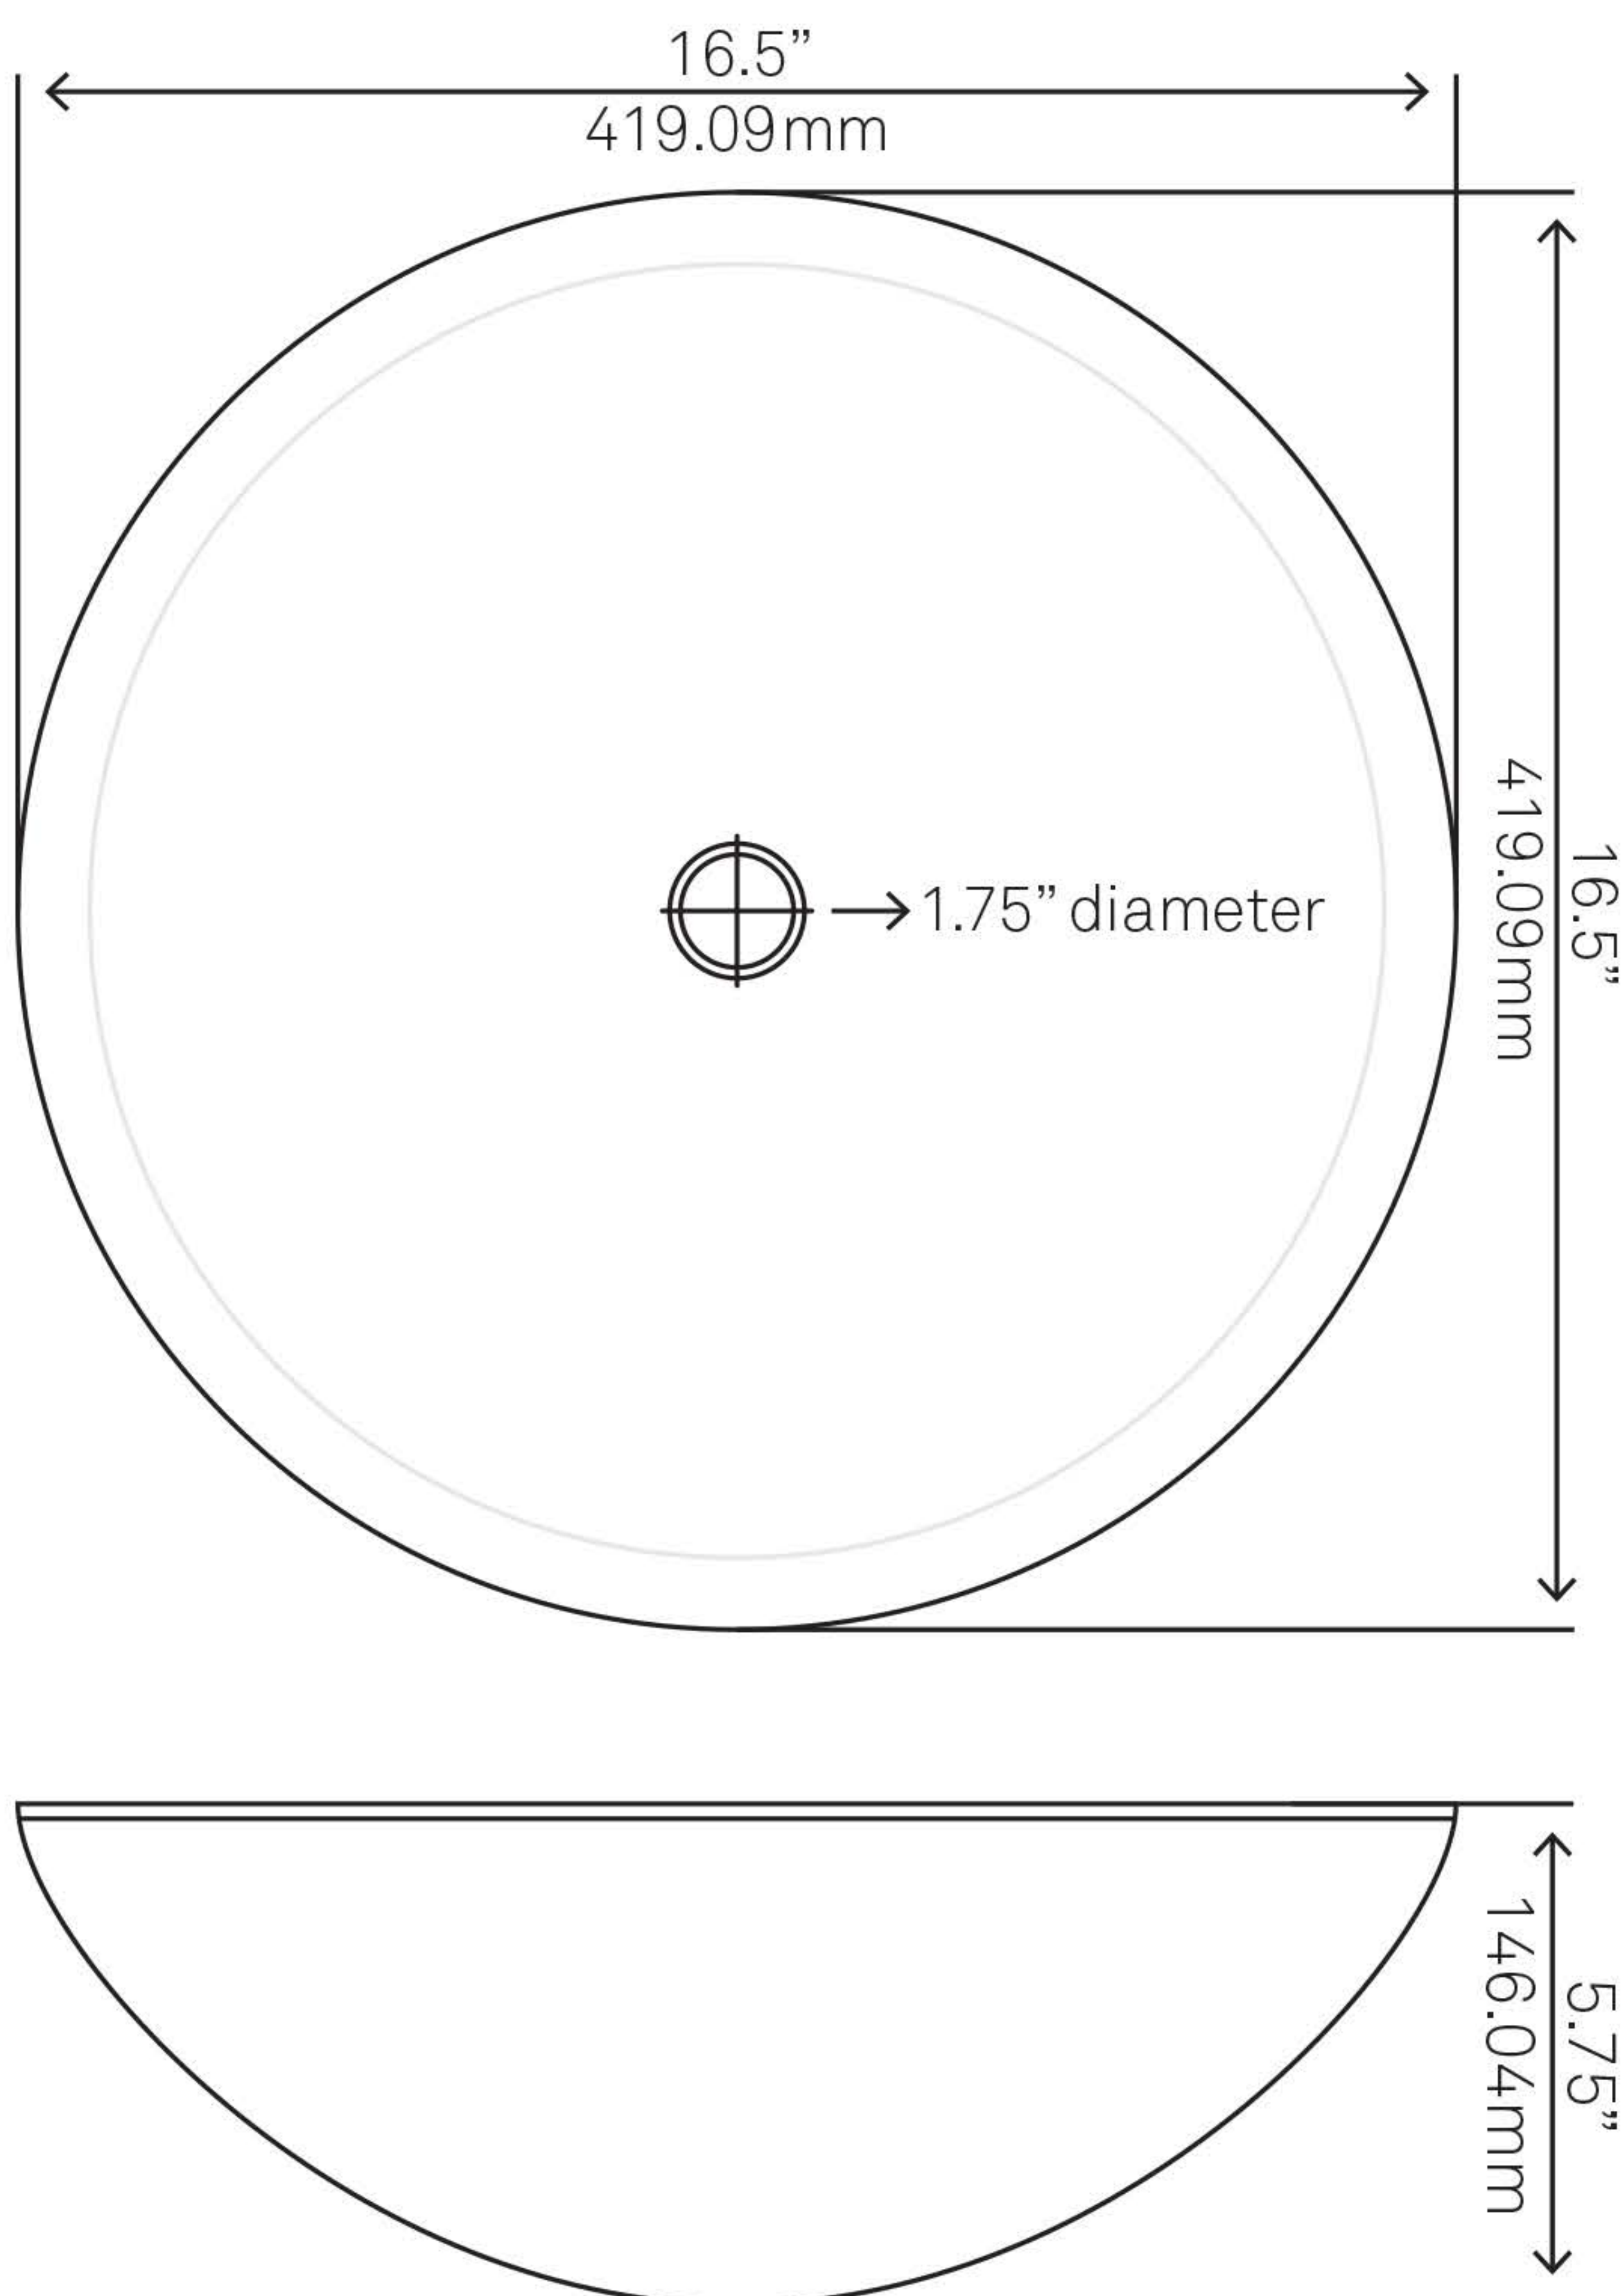

TIG-8025 BLU Glass Vessel Bathroom Sink

Requested By:

Specific Features:

STANDARD SPECIFICATIONS:

- Round clear blue vessel sink
- Polished glass inside and out
- Made with high tempered glass
- Scratch resistant and non-porous
- Designed for above counter installation
- Standard U.S. plumbing connections
- 1.75-inch drain opening

Novatto Inc
TOLL FREE 844.404.4242
www.NovattoInc.com

PUD-CH-MR Vessel Sink Pop-Up Drain and Mounting Ring, Chrome

Requested By: _____

Specific Features: _____

STANDARD SPECIFICATIONS:

- Clicker pop-up vessel sink drain and mounting ring
- Chrome finish
- Solid brass construction
- Includes rubber seals and fastener for installation
- 9-inches total pop-up length
- Fits any standard 1.75-inch drain opening
- cUPC